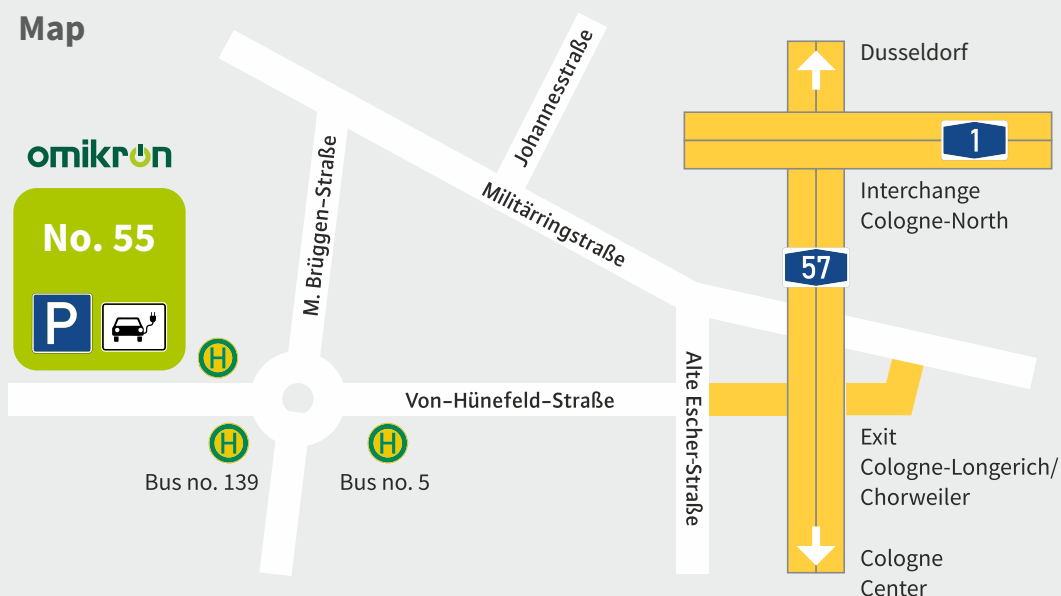

Route 2 : Take the underground U5 in the direction of Ossendorf until the terminus (Sparkasse am Butzweilerhof). This journey takes about 25 minutes. Then follow the von-Hünefeld-Straße to the left, and cross directly over the roundabout. The right tower on the right-hand side makes the Omikron building easy to spot.

For Cologne public transport schedules, routes and departure times : www.kvb-koeln.de and www.bahn.de

Arrival By car

Route 1 : Coming from the A1, you drive until you get to the motorway junction Köln-Nord and then change to the A57 in the direction of Cologne (Köln-Zentrum). Leave the A 57 at the exit Köln-Longerich/Chorweiler. The exit leads to a crossing, where you drive straight ahead. Follow the Von-Hünefeld-Straße until the roundabout. You should recognize our offices at Von-Hünefeld-Straße 55 on the right side by means of the red tower.

Route 2 : Coming from the A57 north, the directions from the exit Köln-Longerich/Chorweiler are as for Route 1.

Route 3 : Coming from the A57 from Cologne (Köln-Zentrum), you take the exit Köln-Longerich/Chorweiler and turn left onto the Militärringstraße. Once you are on that road you take the first possibility on the left onto the Alte Escher-Straße. At the junction, turn right onto the Von-Hünefeld-Straße. From here the directions are as for Route 1.

Map

HEADQUARTERS
Omikron Systemhaus GmbH & Co. KG
Von-Hünefeld-Straße 55
50829 Cologne

CONTACT
Phone: +49 / 221 / 595699 - 0
Fax: +49 / 221 / 595699 - 7
anfrage@omikron.de | www.omikron.de